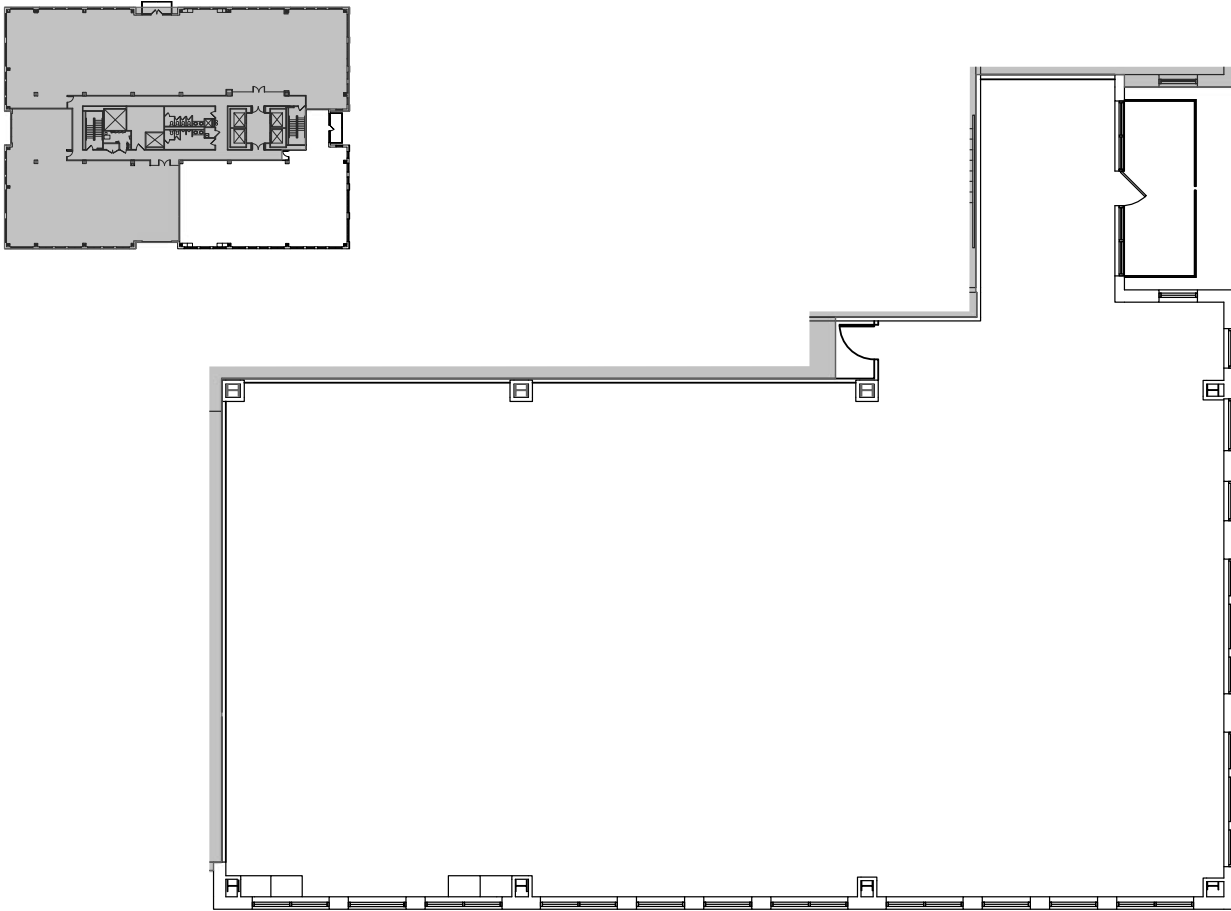

1899 Wynkoop

SUITE 725
5,883 SF
WHITE BOX PLAN

KEY PLAN

*PLAN DOES NOT SHOW CURRENT CONDITIONS. FOR ILLUSTRATIVE PURPOSES ONLY.

**FOR LEASING & SALES INFORMATION,
PLEASE CONTACT:**

Chris Phenicie

chris.phenicie@cbre.com
303.628.7411

Sarajane Goodfellow

sarajane.goodfellow@cbre.com
303.628.7414

CBRE

© 2024 CBRE, Inc. All rights reserved. This information has been obtained from sources believed reliable, but has not been verified for accuracy or completeness. You should conduct a careful, independent investigation of the property and verify all information. Any reliance on this information is solely at your own risk. CBRE and the CBRE logo are service marks of CBRE, Inc. All other marks displayed on this document are the property of their respective owners, and the use of such logos does not imply any affiliation with or endorsement of CBRE. Photos herein are the property of their respective owners. Use of these images without the express written consent of the owner is prohibited.