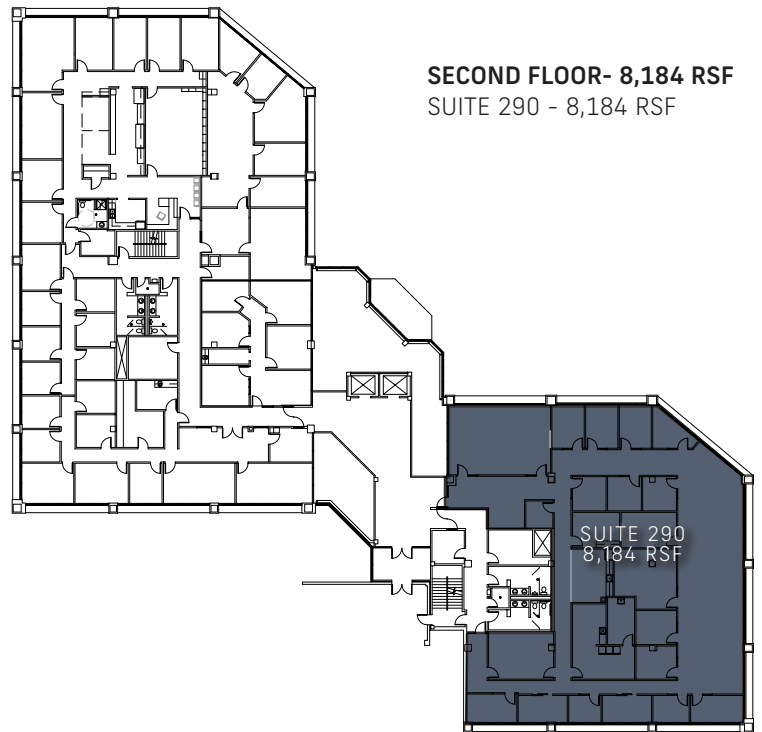

# MIDTOWN OFFICE PLAZA

230 SOUTH 500 EAST | SALT LAKE CITY, UTAH

**CBRE**

- **UP TO 33,156 SQUARE FEET AVAILABLE**

First Floor - 8,962 RSF Available

Second Floor - 8,184 RSF Available

Fourth Floor - 16,010 RSF Available

- \$24.00/RSF, full service gross lease rate
- Newly renovated interior
- 3/1,000 RSF parking ratio within the attached covered parking garage at no additional charge
- Located in the CBD periphery, within minutes to the heart of downtown with many surrounding amenities including retail, restaurants and lodging

**FIRST FLOOR - UP TO 8,962 RSF**  
SUITE 150 - 5,930 RSF  
SUITE 160 - 3,032 RSF

**NEWLY DESIGNED  
CONFERENCE  
CENTER AND  
TENANT LOUNGE**

NOT TO SCALE  
ALL MEASUREMENTS ARE APPROXIMATE

**SECOND FLOOR- 8,184 RSF**  
SUITE 290 - 8,184 RSF

**FOURTH FLOOR - UP TO 16,010 RSF**

SUITE 400 - 5,069 RSF Available August 1, 2026  
SUITE 425 - 5,832 RSF Available August 1, 2026  
SUITE 460 - 3,027 RSF Available August 1, 2026  
SUITE 490 - 2,082 RSF