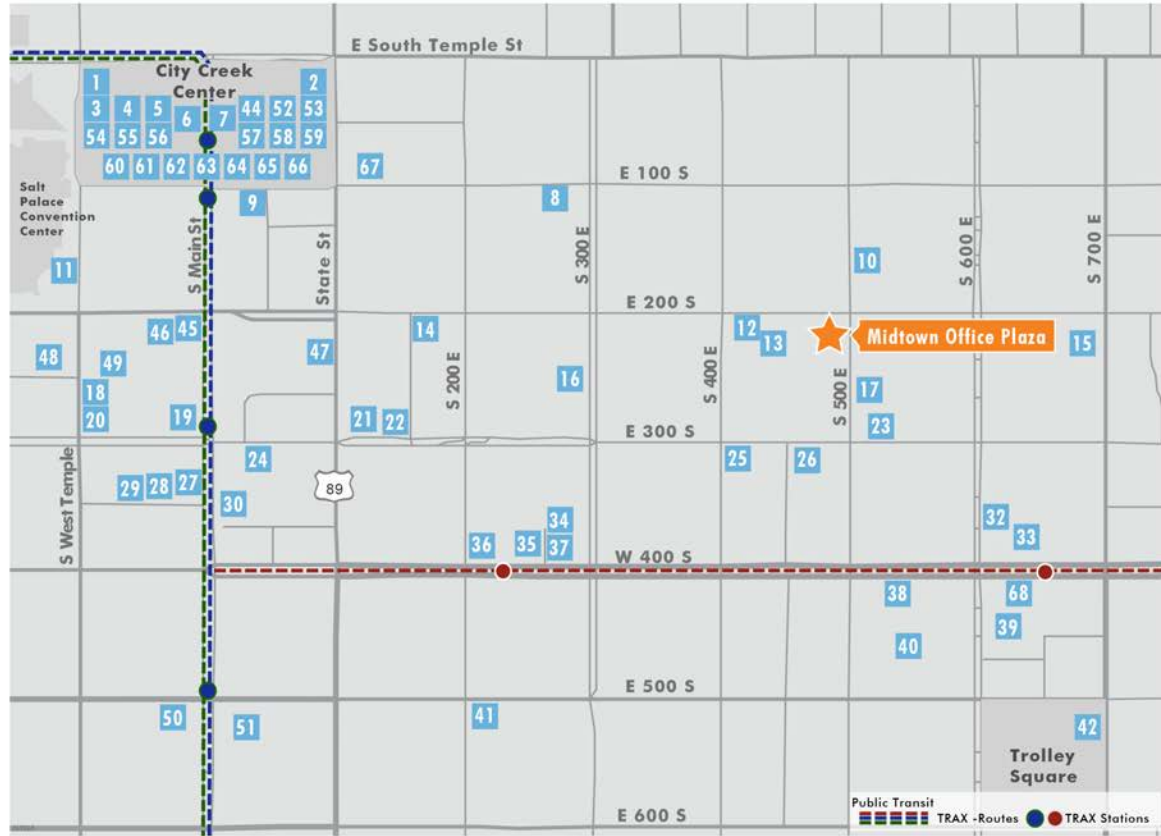

MIDTOWN OFFICE PLAZA

FOR MORE
INFORMATION
PLEASE CONTACT

SCOTT WILMARTH
Executive Vice President
+1 801 869 8025
scott.wilmarth@cbre.com

DYLAN WHITE
Senior Associate
+1 801 869 8054
dylan.white@cbre.com

NADIA LETEY
Senior Vice President
+1 801 869 8055
nadia.letey@cbre.com

LOCAL AMENITIES

RESTAURANTS

- 1 Kneaders
- 2 Pizza Studio
- 3 Texas de Brazil
- 4 Starbucks
- 5 Cheesecake Factory
- 6 Brio Tuscan Grille
- 7 Starbucks
- 8 Nostalgia Café
- 9 Ahh Sushi
- 10 Oasis Café
- 11 Benihana
- 12 HSL
- 13 Even Stevens
- 14 Este Pizza
- 15 Kathmandu Grill
- 16 Gourmandise
- 17 Urban Lounge
- 18 Spencer's Steaks and Chops
- 19 Barbacoa
- 20 Ruth's Chris Steak House
- 21 Copper Onion
- 22 Plum Alley
- 23 Buds
- 24 Rich's Mighty Fine Burgers

- 25 Greek Souvlaki
- 26 Stanza Italian Bistro & Wine Bar
- 27 Melting Pot
- 28 Takashi
- 29 Market Street Grill
- 30 J Dawgs
- 31 Café Zupas
- 32 Jamba Juice
- 33 Zao Asian Café
- 34 Dragon Grill
- 35 Stoneground Kitchen
- 36 Dunkin'
- 37 Charlie Chows
- 38 Cafe Rio
- 39 Paradise Bakery and Cafe
- 40 Starbucks
- 41 Thai Lotus
- 42 Noodles and Company
- 43 Rumbi Island Grill

HOTELS

- 44 Marriott City Creek
- 45 Kimpton Hotel
- 46 Hotel Monaco

- 47 Marriott City Center
- 48 Peery Hotel
- 49 Hilton International
- 50 Little America Hotel
- 51 Grand America

SHOPPING

- 52 Macy's
- 53 H and M
- 54 Tiffany and Co.
- 55 Lululemon
- 56 J Crew
- 57 Restoration Hardware
- 58 Anthropologie
- 59 Apple Store
- 60 Coach
- 61 West Elm
- 62 Deseret Book
- 63 Microsoft
- 64 Nordstrom
- 65 Athleta
- 66 Forever 21
- 67 Harmons Grocery
- 68 Trader Joe's