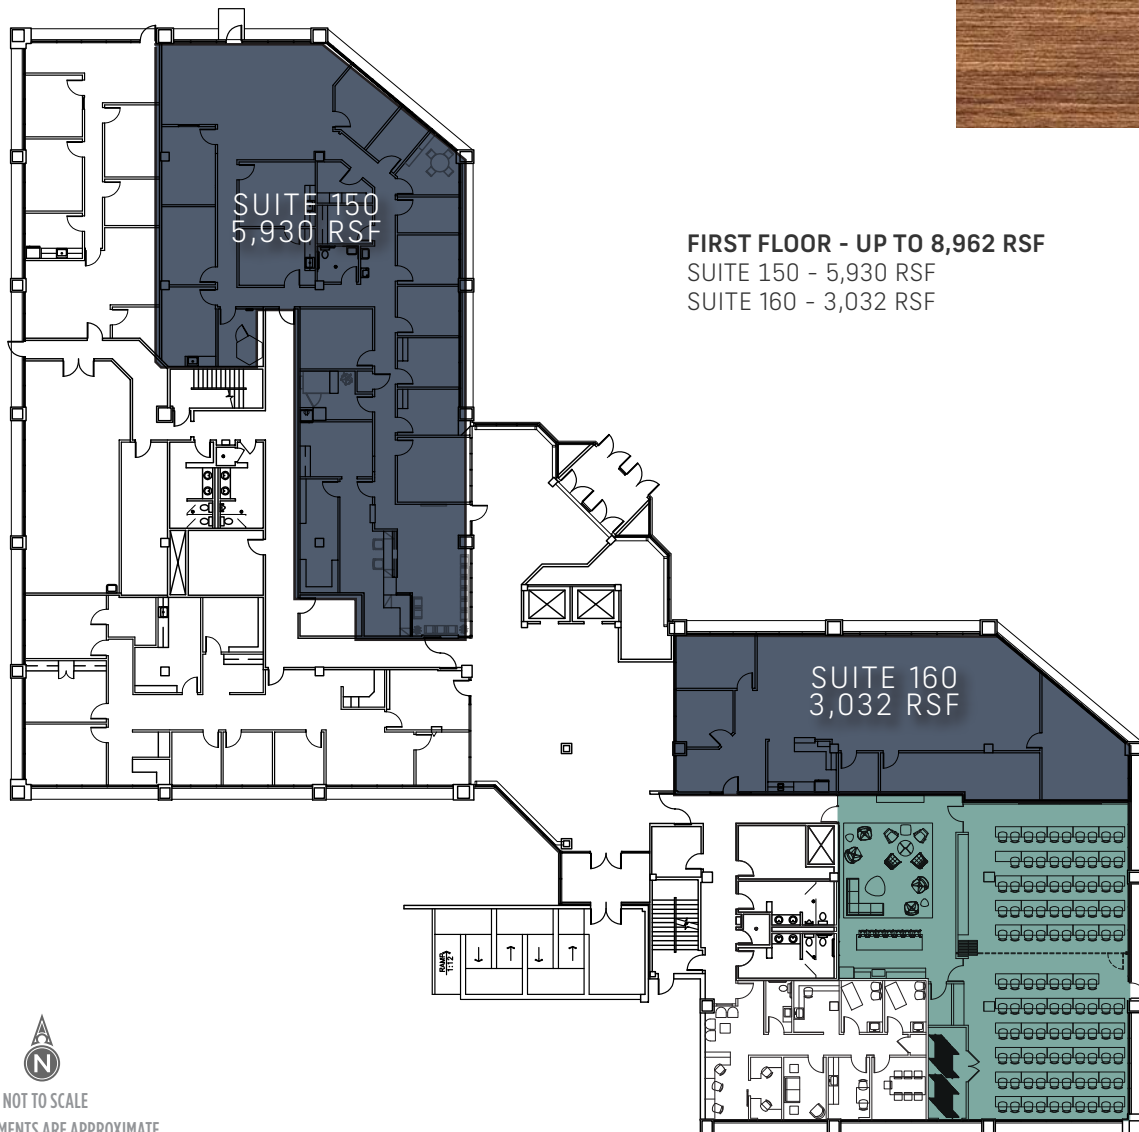

# MIDTOWN OFFICE PLAZA

230 SOUTH 500 EAST | SALT LAKE CITY, UTAH

**CBRE**

- **UP TO 33,156 SQUARE FEET AVAILABLE**

First Floor - 8,962 RSF Available

Second Floor - 8,184 RSF Available

Fourth Floor - 16,010 RSF Available

- \$24.00/RSF, full service gross lease rate
- Newly renovated interior
- 3/1,000 RSF parking ratio within the attached covered parking garage at no additional charge
- Located in the CBD periphery, within minutes to the heart of downtown with many surrounding amenities including retail, restaurants and lodging

**FIRST FLOOR - UP TO 8,962 RSF**  
SUITE 150 - 5,930 RSF  
SUITE 160 - 3,032 RSF

**NEWLY DESIGNED  
CONFERENCE  
CENTER AND  
TENANT LOUNGE**

NOT TO SCALE  
ALL MEASUREMENTS ARE APPROXIMATE

**SECOND FLOOR- 8,184 RSF**  
SUITE 290 - 8,184 RSF