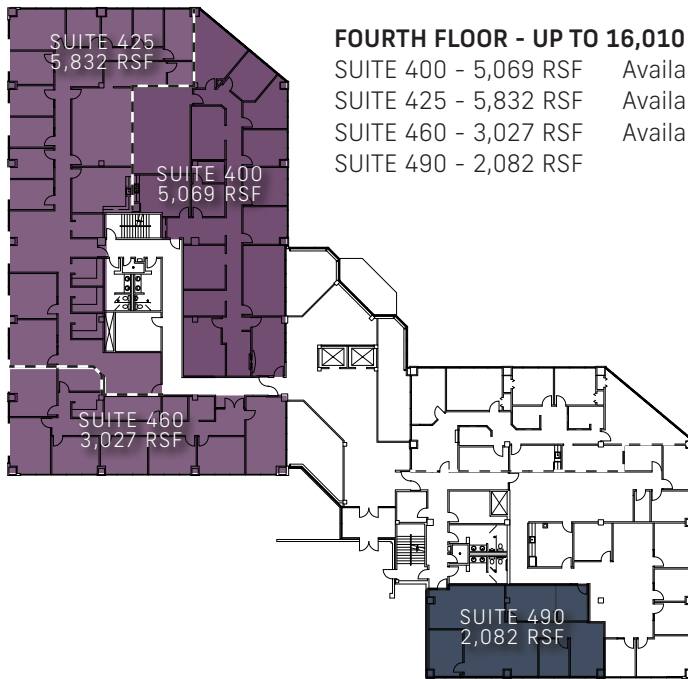

# MIDTOWN OFFICE PLAZA

230 SOUTH 500 EAST | SALT LAKE CITY, UTAH

**CBRE**

- **UP TO 33,156 SQUARE FEET AVAILABLE**

First Floor - 8,962 RSF Available

Second Floor - 8,184 RSF Available

Fourth Floor - 16,010 RSF Available

- \$24.00/RSF, full service gross lease rate
- Newly renovated interior
- 3/1,000 RSF parking ratio within the attached covered parking garage at no additional charge
- Located in the CBD periphery, within minutes to the heart of downtown with many surrounding amenities including retail, restaurants and lodging

**FIRST FLOOR - UP TO 8,962 RSF**  
SUITE 150 - 5,930 RSF  
SUITE 160 - 3,032 RSF

**NEWLY DESIGNED  
CONFERENCE  
CENTER AND  
TENANT LOUNGE**

NOT TO SCALE  
ALL MEASUREMENTS ARE APPROXIMATE

**SECOND FLOOR- 8,184 RSF**  
SUITE 290 - 8,184 RSF

**FOURTH FLOOR - UP TO 16,010 RSF**

SUITE 400 - 5,069 RSF Available August 1, 2026  
SUITE 425 - 5,832 RSF Available August 1, 2026  
SUITE 460 - 3,027 RSF Available August 1, 2026  
SUITE 490 - 2,082 RSF