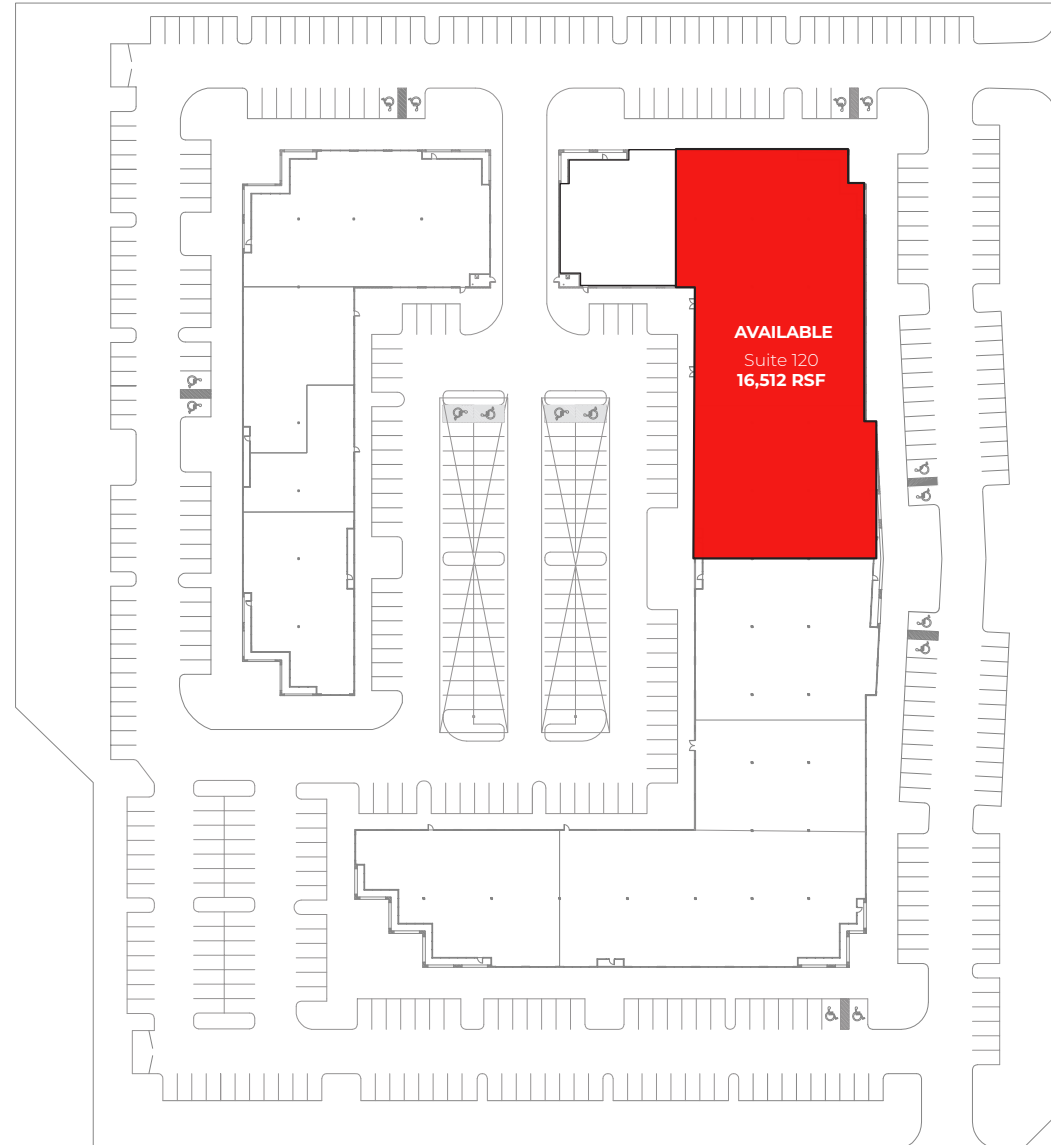

EVOLVE

OFFICE PARK

15210 & 15220 South 50th St
Phoenix, Arizona

Monument and
building signage

Close access to
I-10 & Loop 202

15 minutes to Phoenix Sky
Harbor Airport

Property highlights:

- ±96,555 total s.f. in 2 buildings
- ±16,512 s.f. available immediately
- 5.2/1000 parking ratio, covered spaces available
- Monument & building signage

Location highlights:

- Close access to Interstate 10 & Loop 202
- 1.8 Million people within a 30-minute commute
- 15 minutes to Phoenix Sky Harbor International Airport
- 8 minutes to ASU Tempe Campus

15210 Bldg. | Suite 120
±16,512 SF