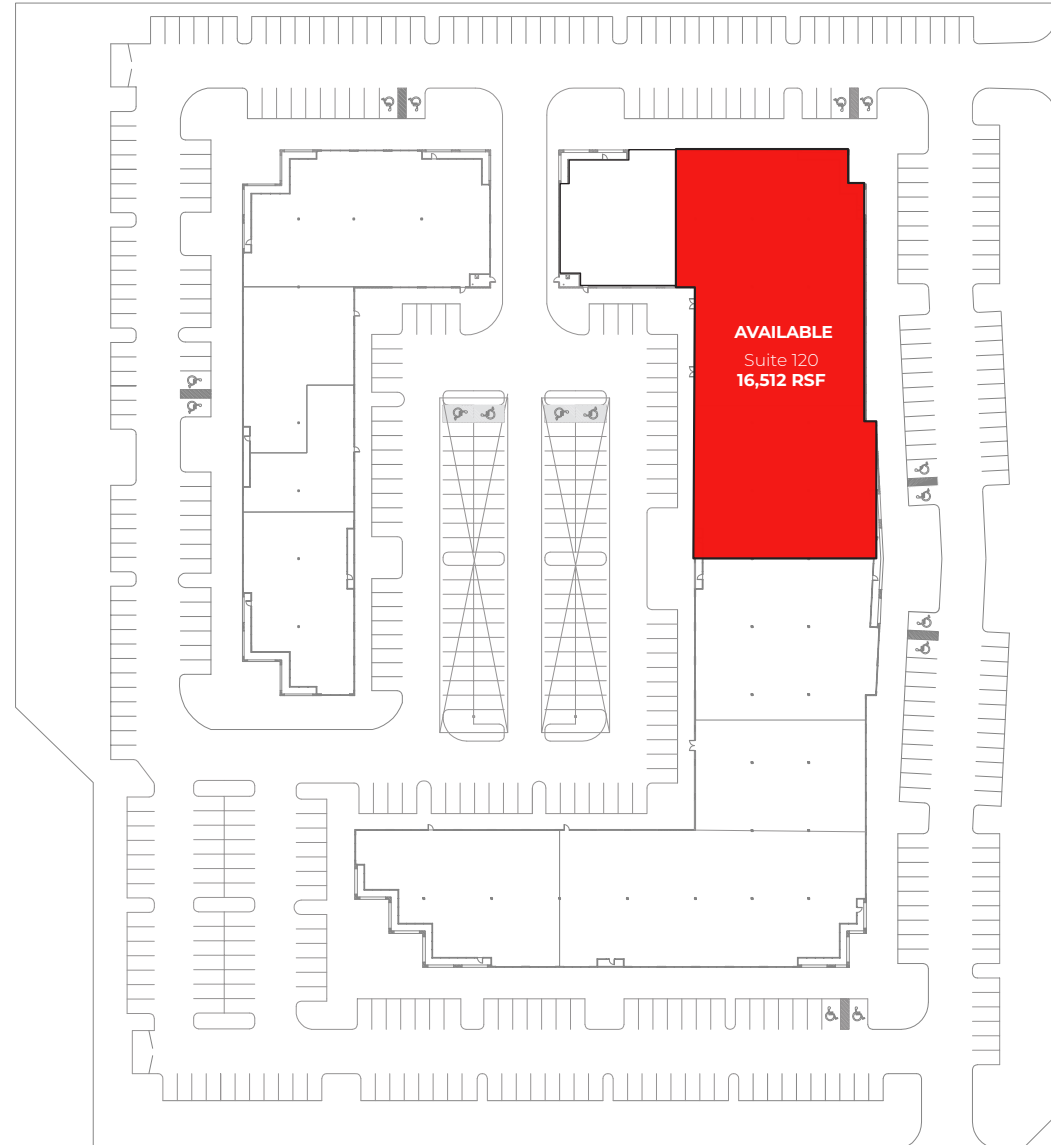

Monument and
building signage

Close access to
I-10 & Loop 202

15 minutes to Phoenix Sky
Harbor Airport

Property highlights:

- ±96,555 total s.f. in 2 buildings
- ±16,512 s.f. available immediately
- 5.2/1000 parking ratio, covered spaces available
- Monument & building signage

Location highlights:

- Close access to Interstate 10 & Loop 202
- 1.8 Million people within a 30-minute commute
- 15 minutes to Phoenix Sky Harbor International Airport
- 8 minutes to ASU Tempe Campus