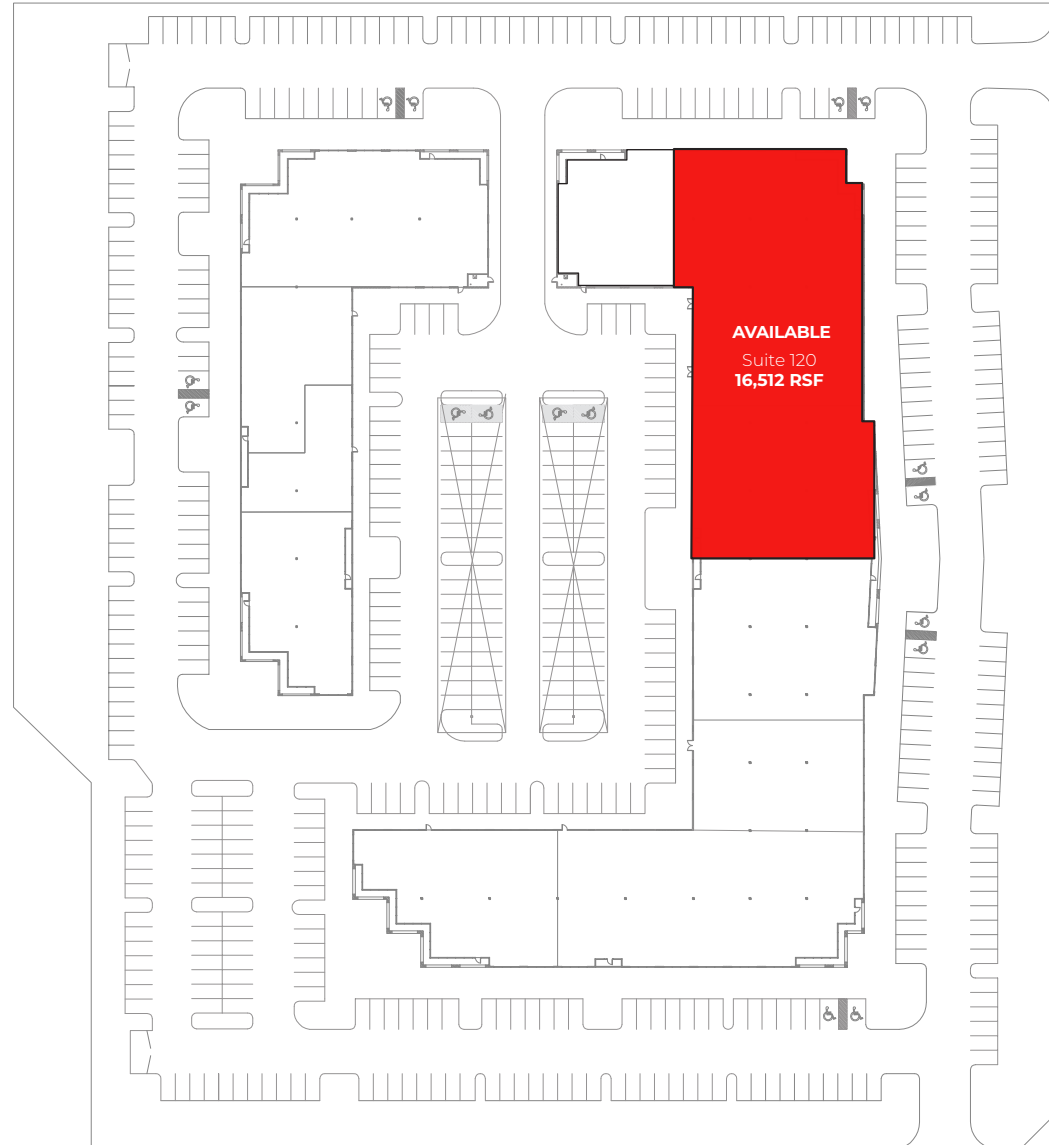

Monument and
building signage

Close access to
I-10 & Loop 202

15 minutes to Phoenix Sky
Harbor Airport

Property highlights:

- ±96,555 total s.f. in 2 buildings
- ±16,512 s.f. available immediately
- 5.2/1000 parking ratio, covered spaces available
- Monument & building signage

Location highlights:

- Close access to Interstate 10 & Loop 202
- 1.8 Million people within a 30-minute commute
- 15 minutes to Phoenix Sky Harbor International Airport
- 8 minutes to ASU Tempe Campus