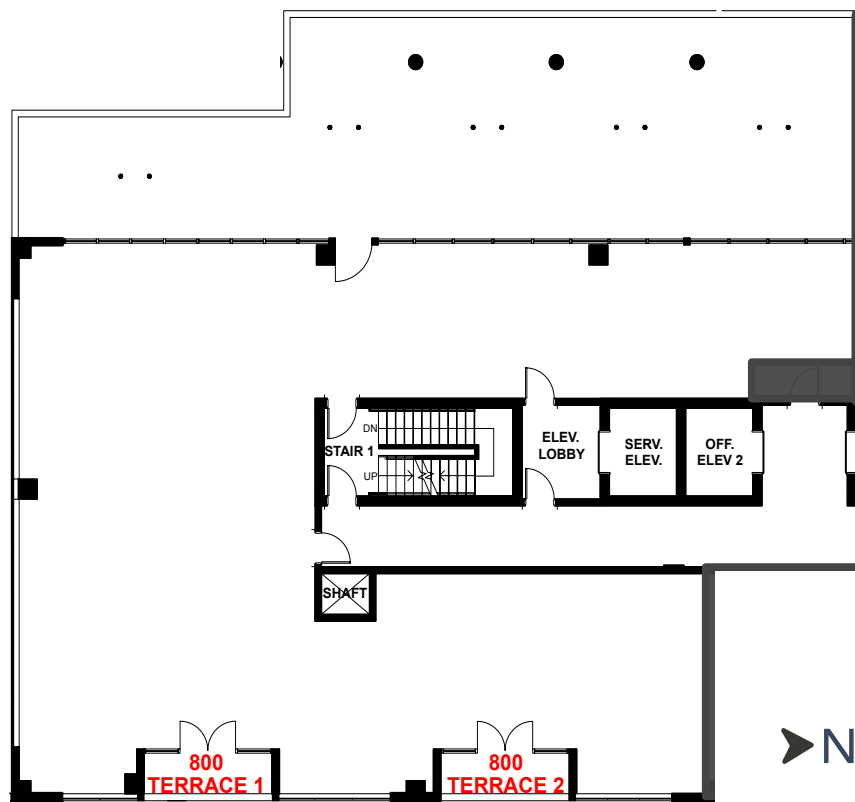

4225 PONCE

4225 PONCE DE LEON

8th Floor

6,121 RSF

VIEW
Matterport®

For more information, contact:

CAMERON TALLON

Senior Vice President
+1 407 284 7455
cameron.tallon@cbre.com